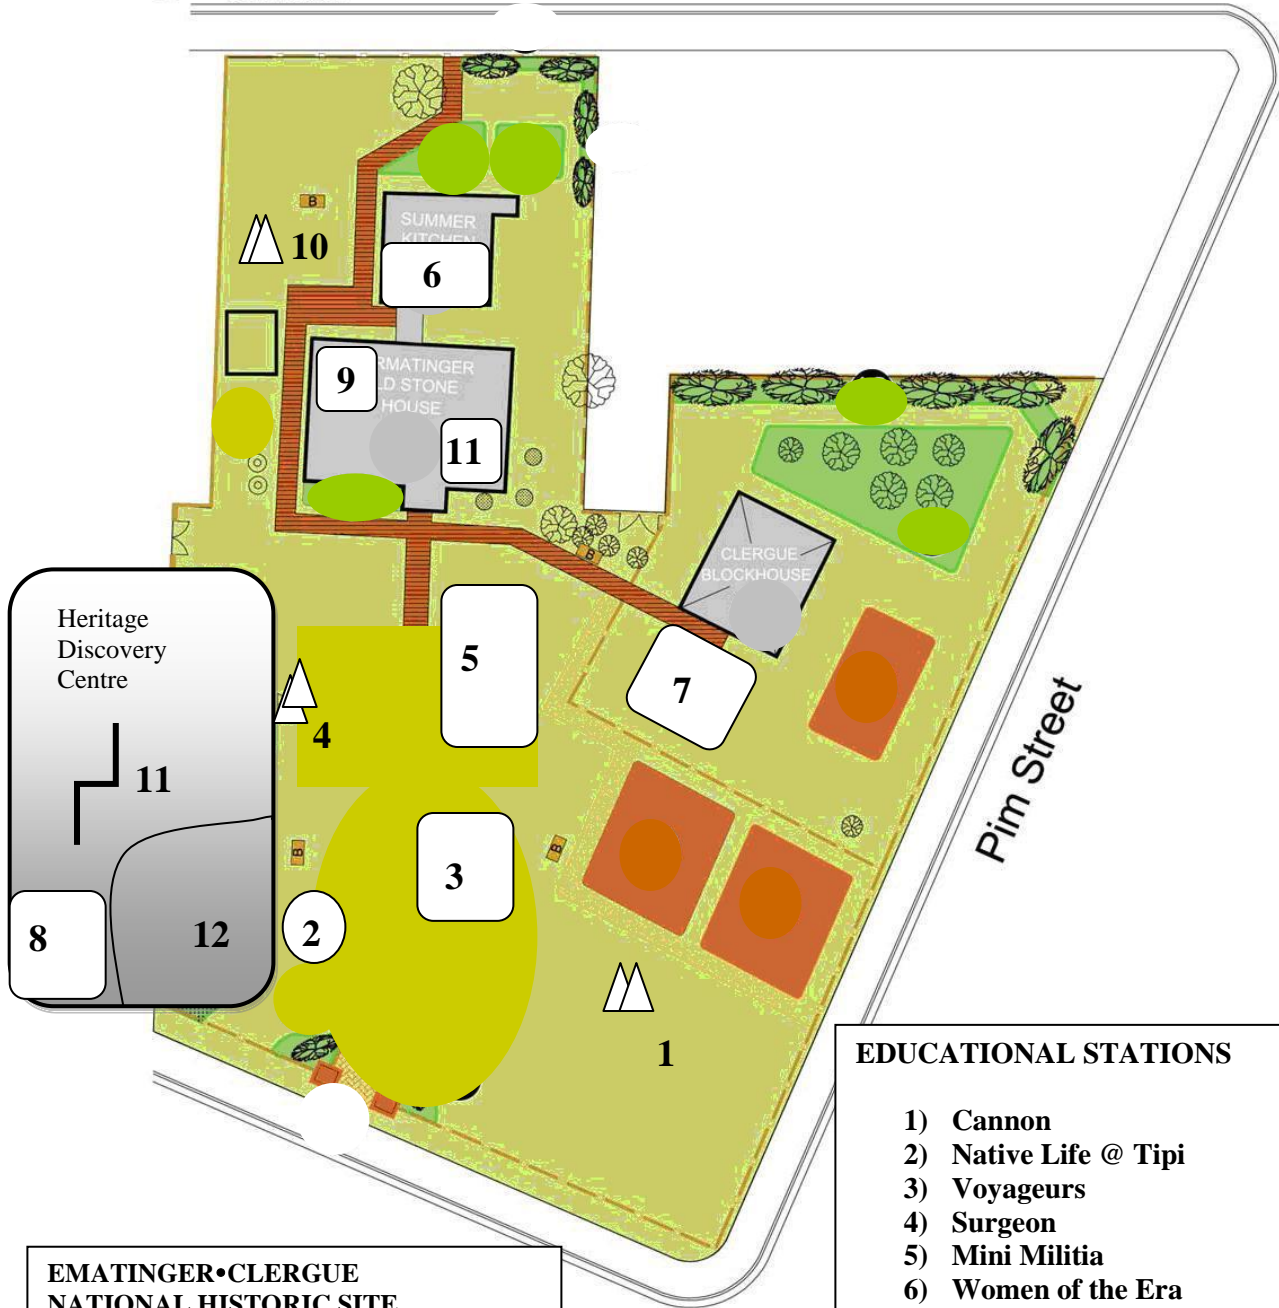

Queen Street East

← TO PARKING

EMATINGER•CLERGUE NATIONAL HISTORIC SITE

- Heritage Discovery Centre
- Old Stone House
- Blockhouse
- Grounds

705-759-5443

Old.stone.house@cityssm.on.ca

EDUCATIONAL STATIONS

- 1) Cannon
- 2) Native Life @ Tipi
- 3) Voyageurs
- 4) Surgeon
- 5) Mini Militia
- 6) Women of the Era
- 7) Coureur du Bois
- 8) 1812 Pioneer -inside in Gallery
- 9) 1867 Personalities - upstairs OSH
- 10) Soldiers Life
- 11) 1867 Exhibit - 2 parts (2 buildings)
- 12) 1867 Videos - theatre