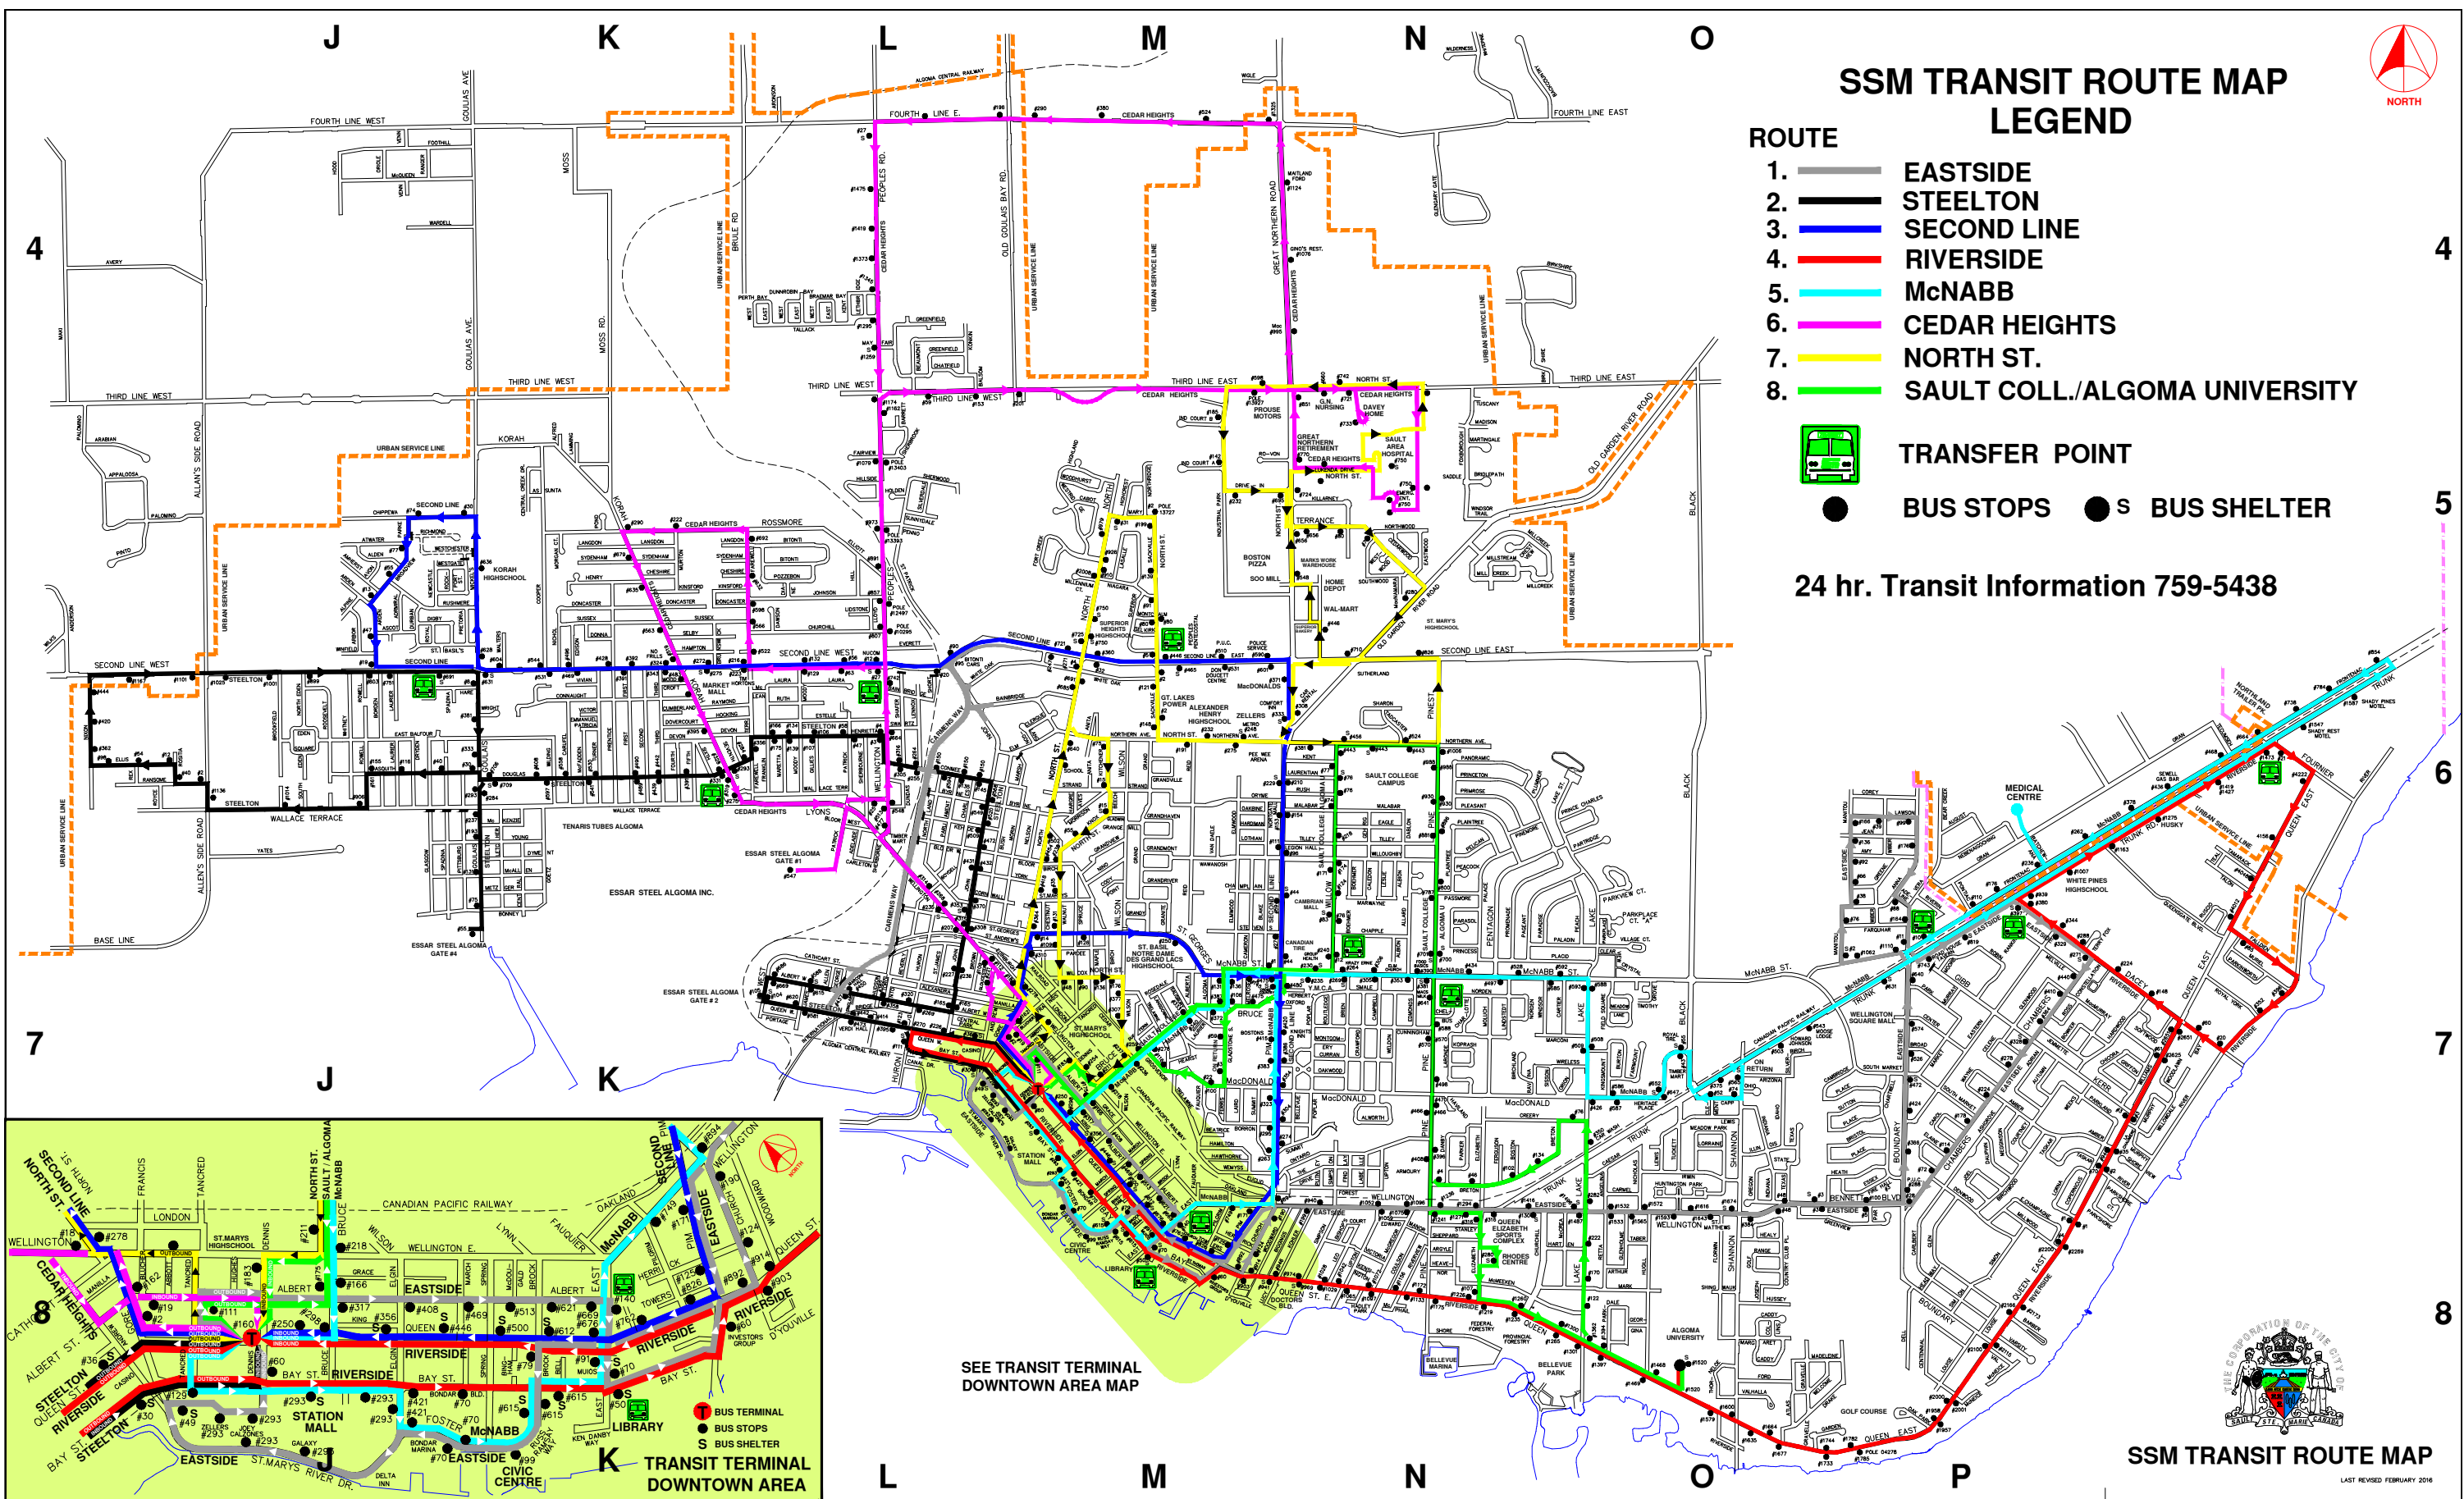

# SSM TRANSIT ROUTE MAP LEGEND

- ROUTE**
- 1. EASTSIDE
  - 2. STEELTON
  - 3. SECOND LINE
  - 4. RIVERSIDE
  - 5. McNABB
  - 6. CEDAR HEIGHTS
  - 7. NORTH ST.
  - 8. SAULT COLL./ALGOMA UNIVERSITY

TRANSFER POINT

BUS STOPS

BUS SHELTER

24 hr. Transit Information 759-5438

SEE TRANSIT TERMINAL DOWNTOWN AREA MAP

SSM TRANSIT ROUTE MAP

LAST REVISED FEBRUARY 2016