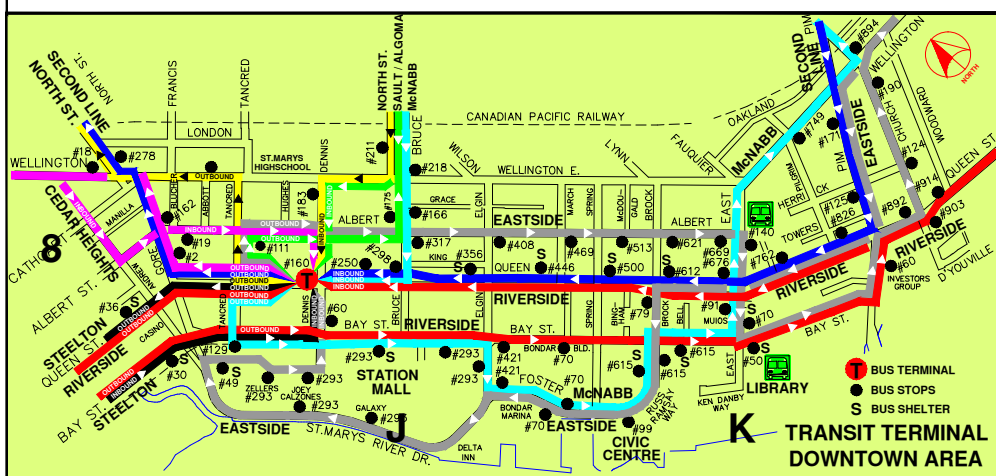

# SSM TRANSIT ROUTE MAP LEGEND

- ROUTE**
- 1. EASTSIDE
  - 2. STEELTON
  - 3. SECOND LINE
  - 4. RIVERSIDE
  - 5. McNABB
  - 6. CEDAR HEIGHTS
  - 7. NORTH ST.
  - 8. SAULT COLL./ALGOMA UNIVERSITY

TRANSFER POINT

BUS STOPS

BUS SHELTER

24 hr. Transit Information 759-5438

SEE TRANSIT TERMINAL DOWNTOWN AREA MAP

SSM TRANSIT ROUTE MAP

LAST REVISED FEBRUARY 2016