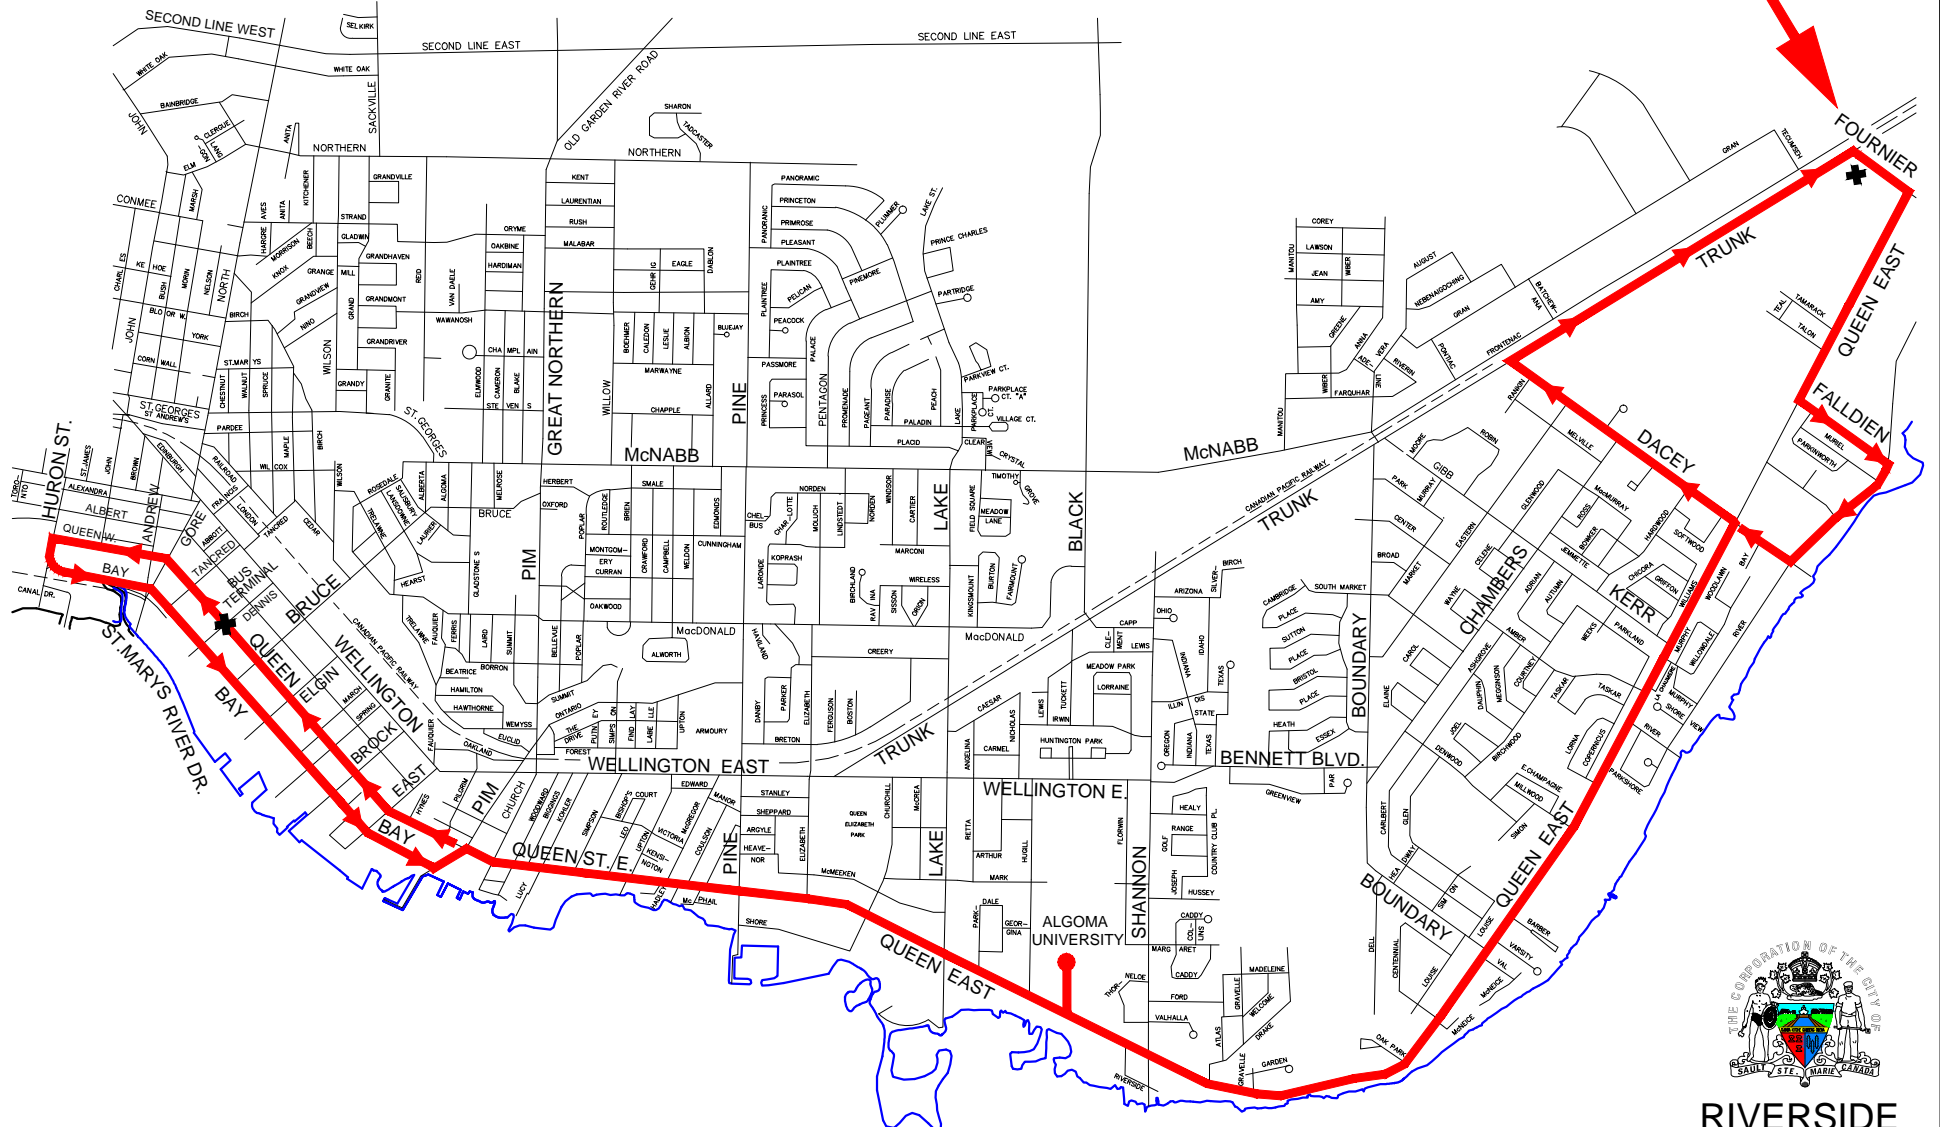

RIVERSIDE

DESTINATION SIGN
CHANGES TO
#3 SECOND LINE

RIVERSIDE
ROUTE 4