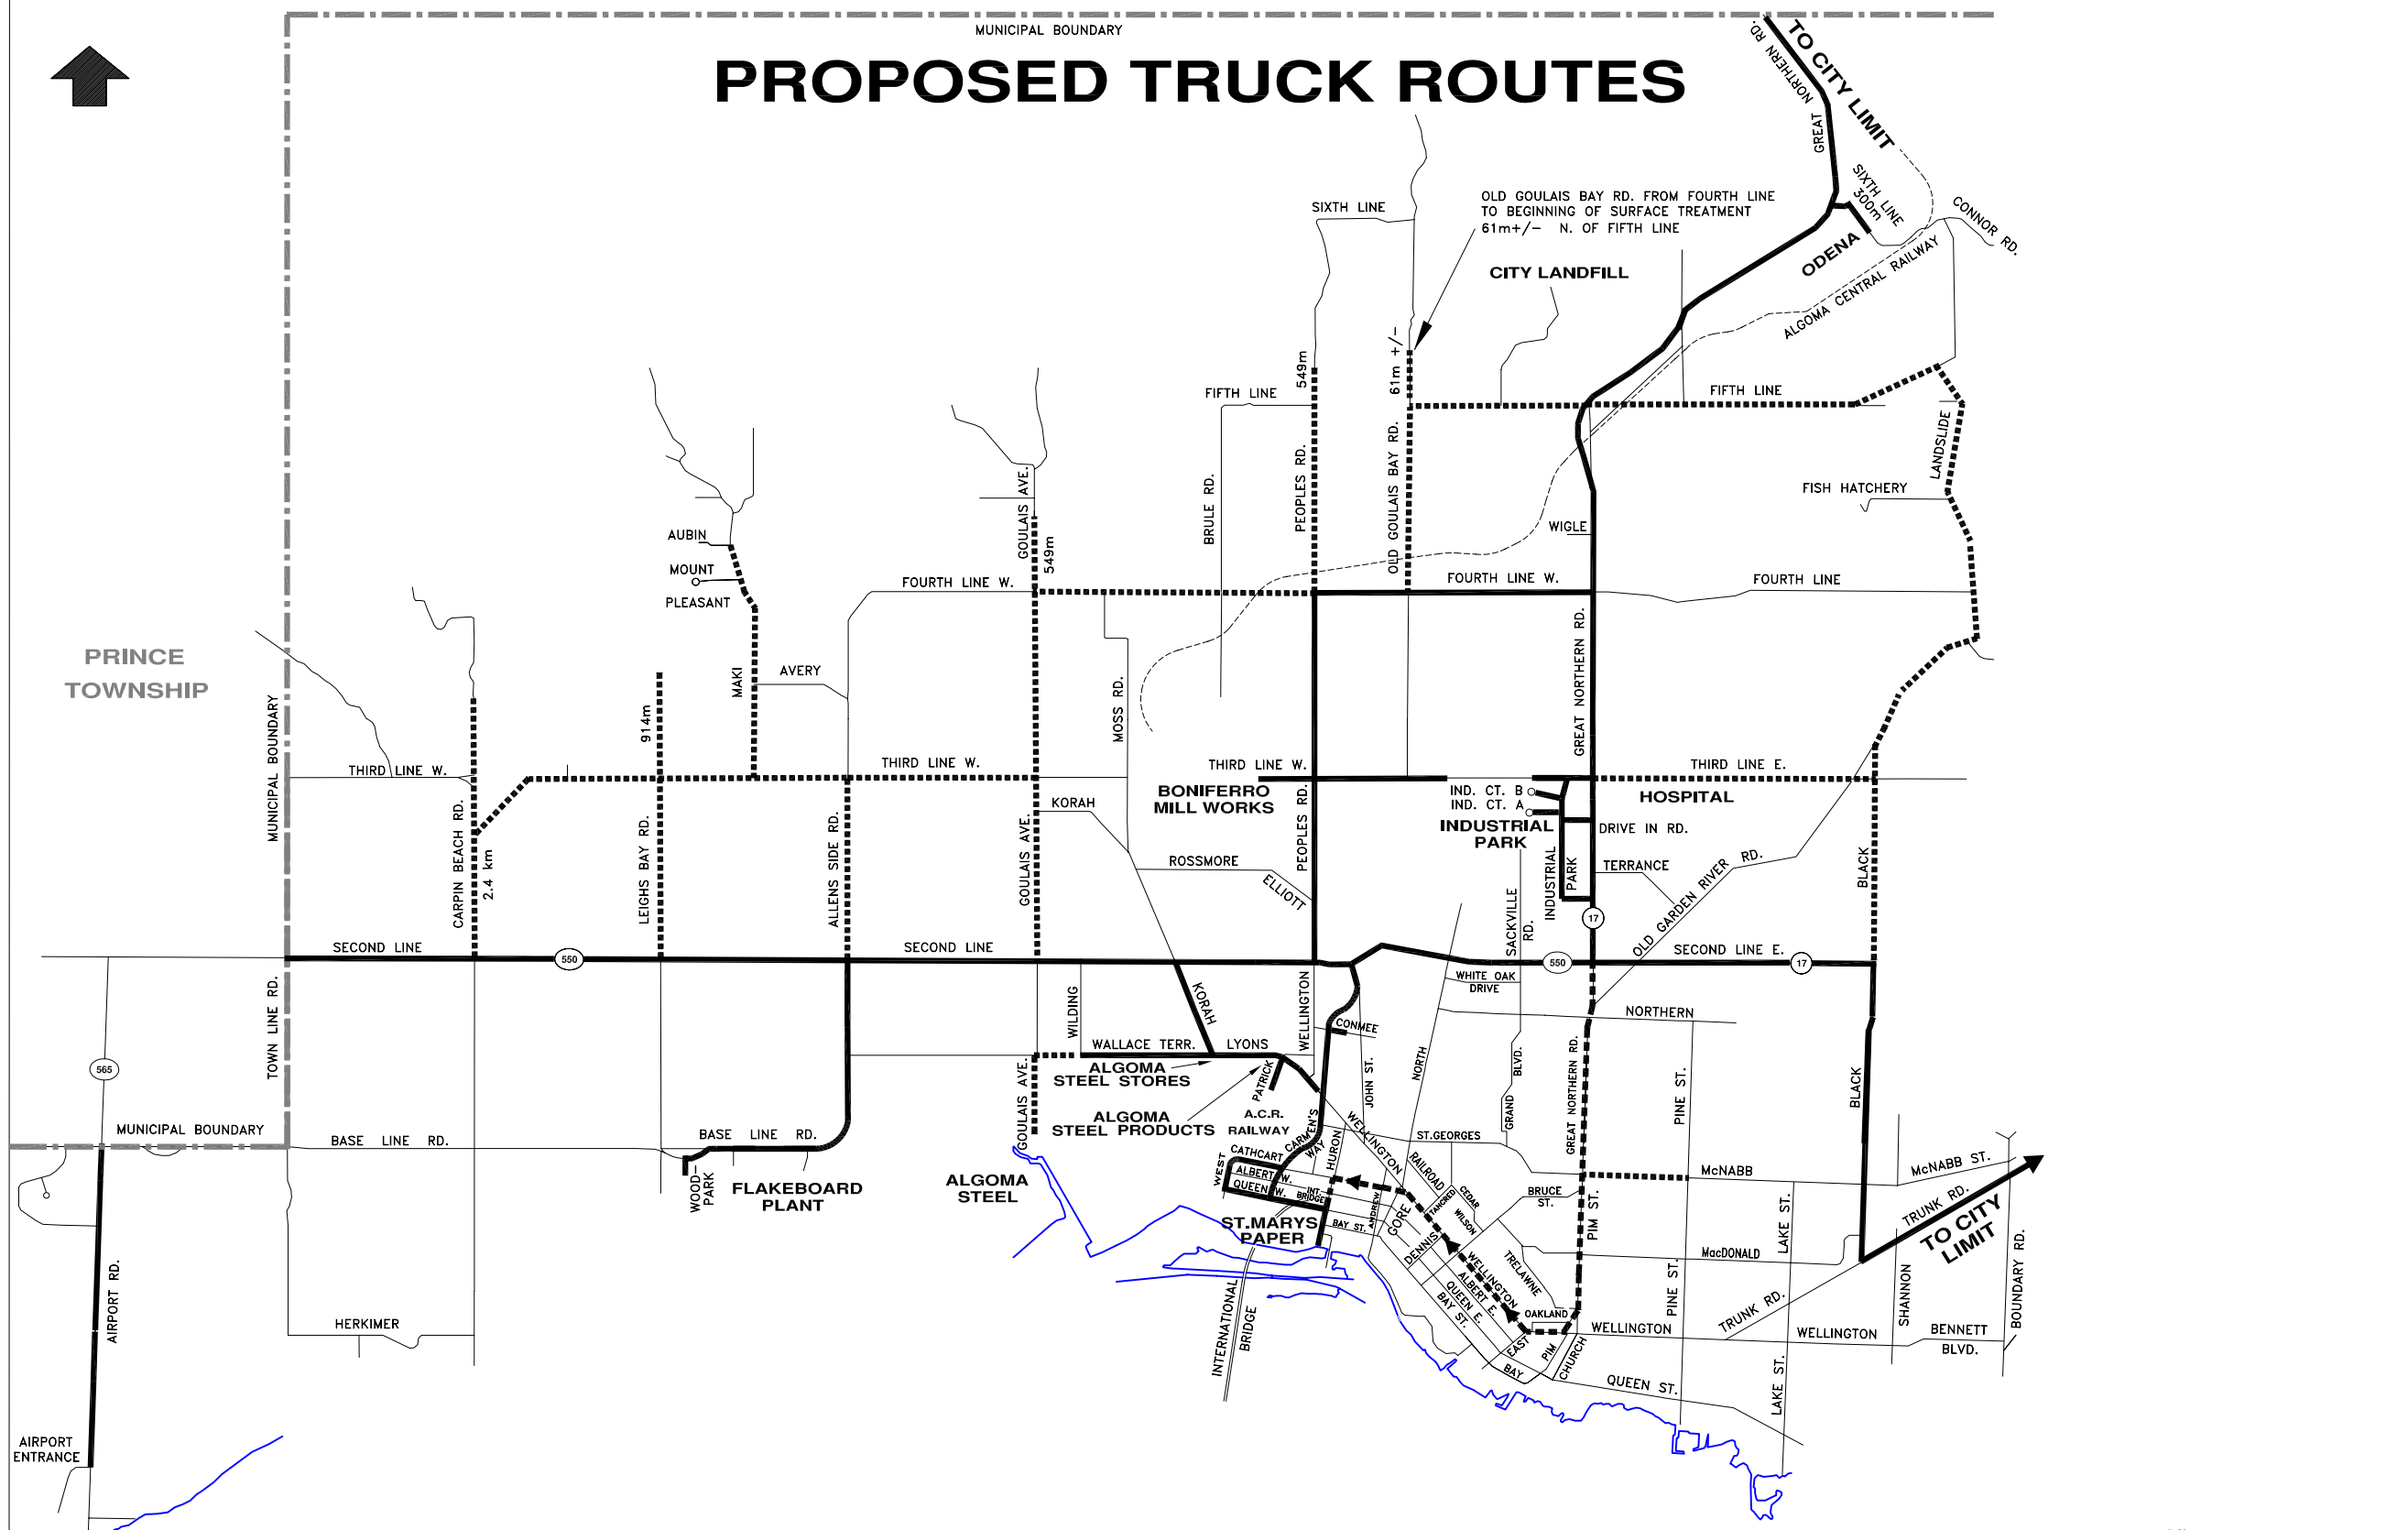

# PROPOSED TRUCK ROUTES

## PROPOSED TRUCK ROUTES

- CLASS "A"** ——— DENOTES CLASS "A" TRUCK ROUTES  
- OPERATES 24 HOURS A DAY, 7 DAYS A WEEK
- CLASS "B"** - - - - - DENOTES CLASS "B" TRUCK ROUTES  
- OPERATES 7 AM TO 8 PM, MONDAY TO SATURDAY

## TRUCK ROUTE MAP (PROPOSED)